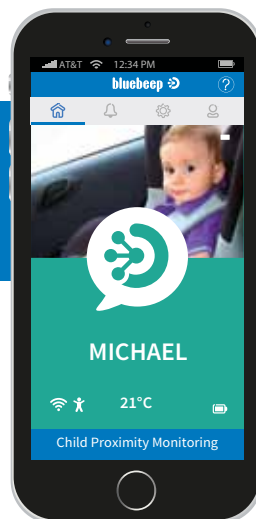

Car Seat GUARDIAN® FOR SAFETY , AND FOR YOUR PEACE OF MIND

Child Guardian®, emits an audible alarm and visual alarm on your smartphone if your child moves away from the safety perimeter that you have determined:

- doing your shopping
- using public transportation
- on a playground
- in a stroller
- to the beach...

Easy installation : **Child Guardian®** slips into your child's pocket or clips on the safety belt of the stroller.

Radiation: Exposure to electromagnetic fields is extremely low for Bluebeep systems. Bluetooth Low Energy is only activated for the time required to send data.