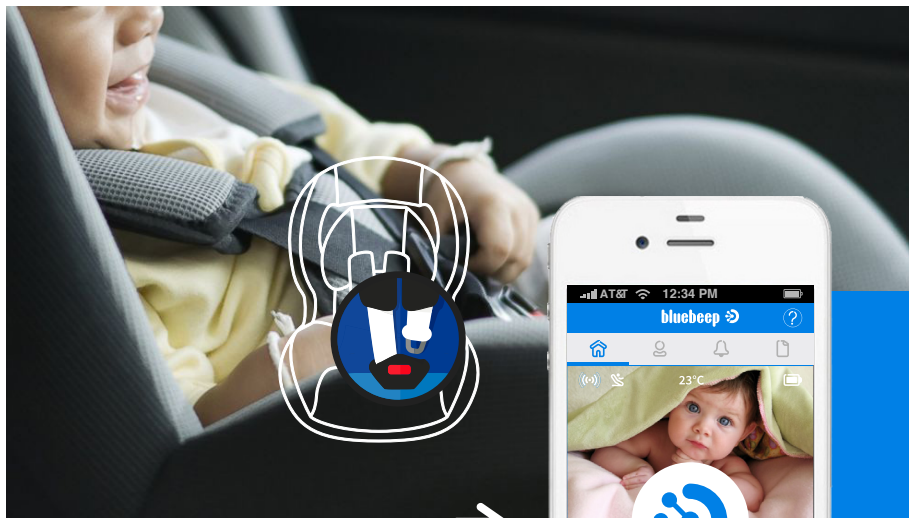

# Bluebeep CS

CAR SEAT MONITOR SYSTEM

**THE FIRST**  
CHILD  
CAR SEAT  
MONITORING  
SYSTEM

WE CARE  
WE CONNECT

## CONTINUOUSLY MONITORING YOUR CHILD IN VEHICULE FOR SAFETY AND PEACE OF MIND:

### **Presence    Harness position    &    Baby still in the car**

**Bluebeep CS** monitor system is the simplest and most efficient way to connect your child's car seat to a smartphone for enhanced safety.

## I-CONNECT YOUR BABY CAR SEAT WITH YOUR IPHONE OR ANDROID

With BlueBeep, you can hit the road with peace of mind knowing your child is properly attached in his car seat. Should your child manage to get unbuckled or become improperly secured in any way, BlueBeep will immediately alert you via the smartphone app.