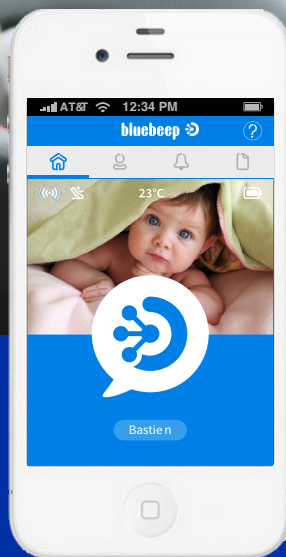

# Bluebeep CS

CAR SEAT MONITOR SYSTEM

**THE FIRST**  
CHILD  
CAR SEAT  
MONITORING  
SYSTEM

WE CARE  
WE CONNECT

## CONTINUOUSLY MONITORING YOUR CHILD IN VEHICULE FOR SAFETY AND PEACE OF MIND:

### **Presence    Harness position    &    Baby still in the car**

**Bluebeep CS** monitor system is the simplest and most efficient way to connect your child's car seat to a smartphone for enhanced safety.