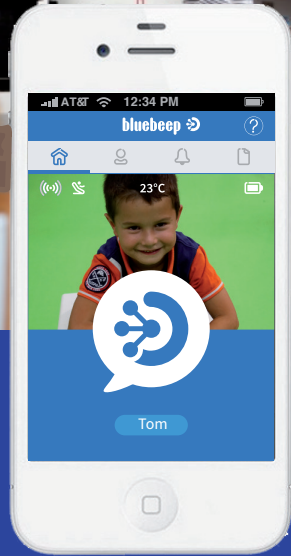

# Bluebeep CS

HIGH CHAIR MONITORING SYSTEM

159627608

**THE FIRST**  
CHILD  
HIGH CHAIR  
MONITORING  
SYSTEM

WE CARE  
WE CONNECT

**bluebeep** 

**BLUEBEEP HC IS A HIGH CHAIR MONITORING SYSTEM THAT  
ALLOWS YOU TO TRACK YOUR CHILD AND ENSURE:**

- **He is safely contained within the confines of the high chair**
  - **He is safely seated**
    - **The chair is not experiencing any unsafe movements, tilting or shaking**

**Bluebeep HC** monitoring system is the simplest and most efficient way to monitor your child in a high chair to ensure his safety.

**ELECTRONIC  
ONLY  
NO MOVING  
PARTS**

The system utilizes electronic sensors to monitor your child's motion and ensure the high chair itself is stable and balanced.

**HIGH DATA  
INTEGRITY**

- The system generates multiple sensors readings to ensure consistency and accuracy.
- Safety level target :  $10^{-6}$ /year
- Engineering in reference to ISO 26262

**SIMPLE  
INSTALLATION**

The device fits easily underneath the high chair seat. No tools or assembly required.

**EMF RADIATION**

Bluebeep HC EMF exposure is extremely low, thanks to the BLE protocol. Radio is off most of the time and each data request lasts only a few milliseconds.